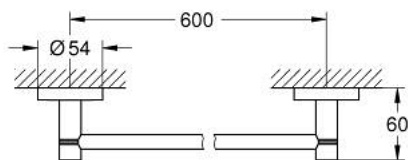

40 366 DA1 ESSENTIALS DRŽAČ ZA RUČNIK

OPIS PROIZVODA

- Colour: warm sunset
- materijal: metal
- 654 mm (drilling length 600 mm)
- skriveno učvršćivanje
- GROHE LongLife premaz
- suitable for screwing (including screws and dowels) or gluing (glue 40 915 000 sold separately)
- holding force: max. 10 kg
- the specified holding capacity is valid for static (slowly applied) load and intended use only