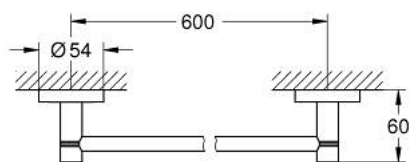

40 366 DC1 ESSENTIALS DRŽAČ ZA RUČNIK

OPIS PROIZVODA

- Colour: supersteel
- materijal: metal
- 654 mm (drilling length 600 mm)
- skriveno učvršćivanje
- GROHE LongLife premaz
- suitable for screwing (including screws and dowels) or gluing (glue 40 915 000 sold separately)
- holding force: max. 10 kg
- the specified holding capacity is valid for static (slowly applied) load and intended use only