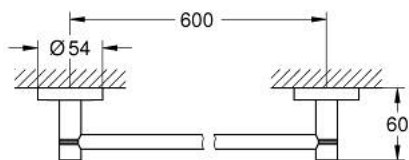

### OPIS PROIZVODA

- Colour: cool sunrise
- materijal: metal
- 654 mm (drilling length 600 mm)
- skriveno učvršćivanje
- GROHE LongLife premaz
- suitable for screwing (including screws and dowels) or gluing (glue 40 915 000 sold separately)
- holding force: max. 10 kg
- the specified holding capacity is valid for static (slowly applied) load and intended use only