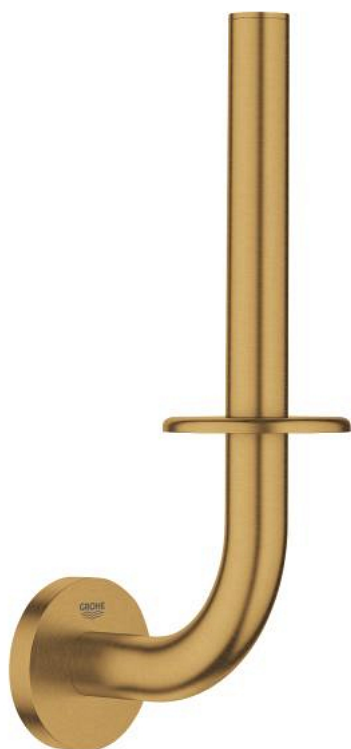

## 40 385 GN1 ESSENTIALS DRŽAČ ZA REZERVNI TOALETNI PAPIR

### OPIS PROIZVODA

- Colour: brushed cool sunrise
- materijal: metal
- zidna ugradnja
- skriveno učvršćivanje
- GROHE LongLife premaz
- suitable for screwing (including screws and dowels) or gluing (glue 40 915 000 sold separately)
- holding force: max. 5 kg
- the specified holding capacity is valid for static (slowly applied) load and intended use only