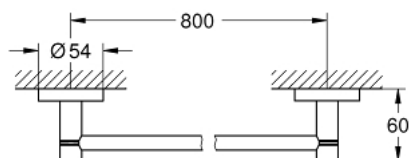

40 386 001 ESSENTIALS DRŽAČ ZA RUČNIK

OPIS PROIZVODA

- Colour: chrome
- materijal: metal
- 854 mm (drilling length 800 mm)
- skriveno učvršćivanje
- GROHE LongLife premaz
- suitable for screwing (including screws and dowels) or gluing (glue 40 915 000 sold separately - 2 x needed)
- holding force: max. 10 kg
- the specified holding capacity is valid for static (slowly applied) load and intended use only