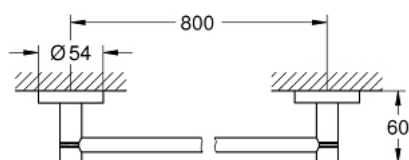

### OPIS PROIZVODA

- Colour: cool sunrise
- materijal: metal
- 854 mm (drilling length 800 mm)
- skriveno učvršćivanje
- GROHE LongLife premaz
- suitable for screwing (including screws and dowels) or gluing (glue 40 915 000 sold separately - 2 x needed)
- holding force: max. 10 kg
- the specified holding capacity is valid for static (slowly applied) load and intended use only