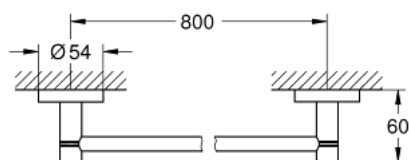

### OPIS PROIZVODA

- Colour: brushed cool sunrise
- materijal: metal
- 854 mm (drilling length 800 mm)
- skriveno učvršćivanje
- GROHE LongLife premaz
- suitable for screwing (including screws and dowels) or gluing (glue 40 915 000 sold separately - 2 x needed)
- holding force: max. 10 kg
- the specified holding capacity is valid for static (slowly applied) load and intended use only