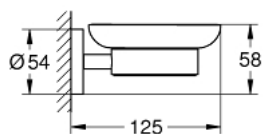

40 444 001 ESSENTIALS POSUDA ZA SAPUN SA DRŽAČEM

OPIS PROIZVODA

- Colour: chrome
- materijal: staklo / metal
- sastoji se od:
 - holder (40 369 001)
 - soap dish (40 368 001)
- skriveno učvršćivanje
- GROHE LongLife premaz
- suitable for screwing (including screws and dowels) or gluing (glue 40 915 000 sold separately)
- holding force: max. 5 kg
- the specified holding capacity is valid for static (slowly applied) load and intended use only