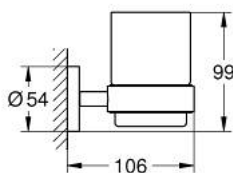

40 447 001 ESSENTIALS KRISTALNA ČAŠA SA DRŽAČEM

OPIS PROIZVODA

- Colour: chrome
- materijal: staklo / metal
- sastoji se od:
 - holder (40 369 001)
 - glass cup (40 372 001)
- skriveno učvršćivanje
- GROHE LongLife premaz
- suitable for screwing (including screws and dowels) or gluing (glue 40 915 000 sold separately)
- holding force: max. 5 kg
- the specified holding capacity is valid for static (slowly applied) load and intended use only