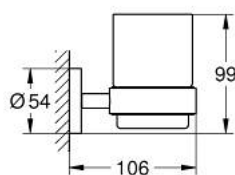

### OPIS PROIZVODA

- Colour: supersteel
- materijal: staklo / metal
- sastoji se od:
  - holder (40 369 001)
  - glass cup (40 372 001)
- skriveno učvršćivanje
- GROHE LongLife premaz
- suitable for screwing (including screws and dowels) or gluing (glue 40 915 000 sold separately)
- holding force: max. 5 kg
- the specified holding capacity is valid for static (slowly applied) load and intended use only