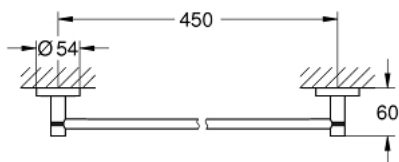

### OPIS PROIZVODA

- Colour: hard graphite
- materijal: metal
- 504 mm (drilling length 450 mm)
- skriveno učvršćivanje
- GROHE LongLife premaz
- suitable for screwing (including screws and dowels) or gluing (glue 40 915 000 sold separately)
- holding force: max. 10 kg
- the specified holding capacity is valid for static (slowly applied) load and intended use only