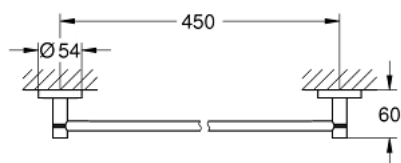

40 688 DC1 ESSENTIALS DRŽAČ ZA RUČNIK

OPIS PROIZVODA

- Colour: supersteel
- materijal: metal
- 504 mm (drilling length 450 mm)
- skriveno učvršćivanje
- GROHE LongLife premaz
- suitable for screwing (including screws and dowels) or gluing (glue 40 915 000 sold separately)
- holding force: max. 10 kg
- the specified holding capacity is valid for static (slowly applied) load and intended use only