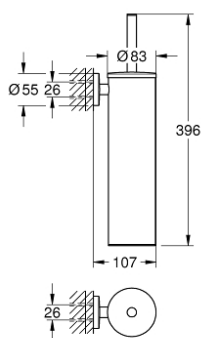

40 696 AL0 ESSENTIALS TOILET BRUSH SET METAL

OPIS PROIZVODA

- Colour: brushed hard graphite
- materijal: metal
- zidna ugradnja
- skriveno učvršćivanje
- GROHE LongLife premaz
- suitable for screwing (including screws and dowels)
- black brush head
- removable inner plastic container

40 696 AL0 ESSENTIALS TOILET BRUSH SET METAL

REZERVNI DIJELOVI, studenoga 2022 – now

1: brush (Br. narudžbe 40743AL0)

1.1: Brush head (Br. narudžbe 40744K00)

2: Spare cup for brush (Br. narudžbe 40745K00)