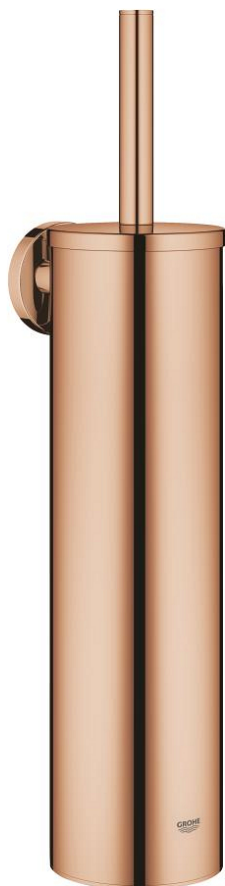

## 40 696 DA0 ESSENTIALS TOILET BRUSH SET METAL

### OPIS PROIZVODA

- Colour: warm sunset
- materijal: metal
- zidna ugradnja
- skriveno učvršćivanje
- GROHE LongLife premaz
- suitable for screwing (including screws and dowels)
- black brush head
- removable inner plastic container

## 40 696 DA0 ESSENTIALS TOILET BRUSH SET METAL

**REZERVNI DIJELOVI**, studenoga 2022 – now

1: brush (Br. narudžbe 40743DA0)

1.1: Brush head (Br. narudžbe 40744K00)

2: Spare cup for brush (Br. narudžbe 40745K00)