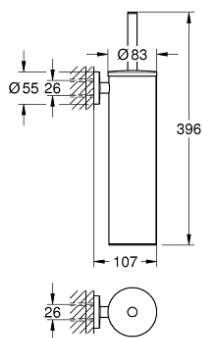

### OPIS PROIZVODA

- Colour: warm sunset
- materijal: metal
- zidna ugradnja
- skriveno učvršćivanje
- GROHE LongLife premaz
- suitable for screwing (including screws and dowels)
- black brush head
- removable inner plastic container

## 40 696 DA0 ESSENTIALS TOILET BRUSH SET METAL

**REZERVNI DIJELOVI**, studenoga 2022 – now

1: brush (Br. narudžbe 40743DA0)

1.1: Brush head (Br. narudžbe 40744K00)

2: Spare cup for brush (Br. narudžbe 40745K00)