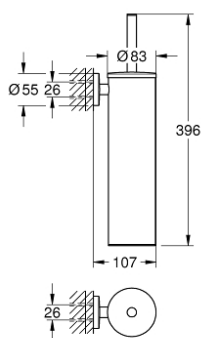

40 696 DC0 ESSENTIALS TOILET BRUSH SET METAL

OPIS PROIZVODA

- Colour: supersteel
- materijal: metal
- zidna ugradnja
- skriveno učvršćivanje
- GROHE LongLife premaz
- suitable for screwing (including screws and dowels)
- black brush head
- removable inner plastic container

40 696 DC0 ESSENTIALS TOILET BRUSH SET METAL

REZERVNI DIJELOVI, studenoga 2022 – now

1: brush (Br. narudžbe 40743DC0)

1.1: Brush head (Br. narudžbe 40744K00)

2: Spare cup for brush (Br. narudžbe 40745K00)