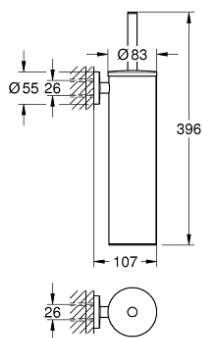

### OPIS PROIZVODA

- Colour: cool sunrise
- materijal: metal
- zidna ugradnja
- skriveno učvršćivanje
- GROHE LongLife premaz
- suitable for screwing (including screws and dowels)
- black brush head
- removable inner plastic container

## 40 696 GL0 ESSENTIALS TOILET BRUSH SET METAL

**REZERVNI DIJELOVI**, studenoga 2022 – now

1: brush (Br. narudžbe 40743GL0)

1.1: Brush head (Br. narudžbe 40744K00)

2: Spare cup for brush (Br. narudžbe 40745K00)