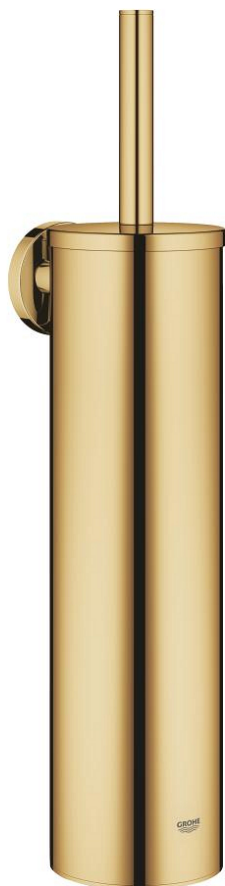

## 40 696 GL0 ESSENTIALS TOILET BRUSH SET METAL

### OPIS PROIZVODA

- Colour: cool sunrise
- materijal: metal
- zidna ugradnja
- skriveno učvršćivanje
- GROHE LongLife premaz
- suitable for screwing (including screws and dowels)
- black brush head
- removable inner plastic container

## 40 696 GL0 ESSENTIALS TOILET BRUSH SET METAL

**REZERVNI DIJELOVI**, studenoga 2022 – now

1: brush (Br. narudžbe 40743GL0)

1.1: Brush head (Br. narudžbe 40744K00)

2: Spare cup for brush (Br. narudžbe 40745K00)