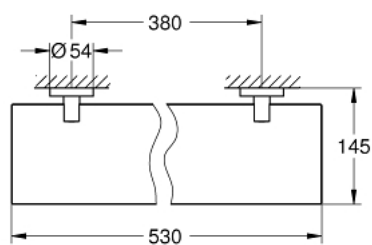

40 799 001 ESSENTIALS STAKLENA POLICA

OPIS PROIZVODA

- Colour: chrome
- materijal: staklo / metal
- 530 mm (functional length 380 mm)
- skriveno učvršćivanje
- GROHE LongLife premaz
- suitable for screwing (including screws and dowels) or gluing (glue 40 915 000 sold separately - 2 x needed)
- holding force: max. 5 kg
- the specified holding capacity is valid for static (slowly applied) load and intended use only