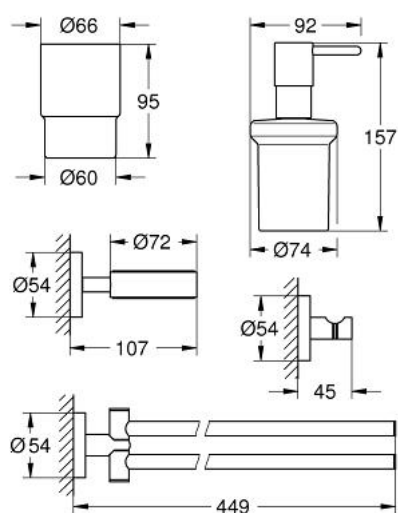

40 846 001 ESSENTIALS DODACI ZA KUPAONICU SET 4 U 1

OPIS PROIZVODA

- Colour: chrome
- materijal: metal
- sastoji se od:
 - soap dispenser with holder (40 448 001)
 - crystal glass with holder (40 447 001)
 - double towel bar (40 371 001), suitable for screwing only (including screws and dowels)
 - robe hook (40 364 001)
- skriveno učvršćivanje
- GROHE LongLife premaz
- suitable for screwing (including screws and dowels) or gluing (glue 40 915 000 sold separately)